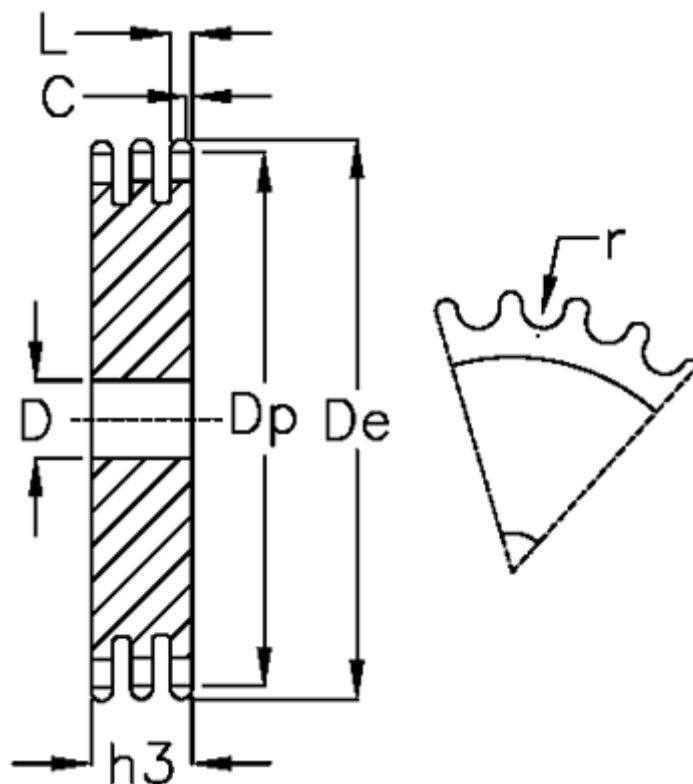

Article number: 616023003027

Description: Plate wheel 06 B-3 Z=27 triplex

Measures

C	= 1
D	= 14
De	= 86
Dp	= 82.04
For chain size	= 3/8 x 7/32
For chain type	= 06 B-3
h3	= 25.6
L	= 5.2

Number of teeth	= 27
r	= 6.35